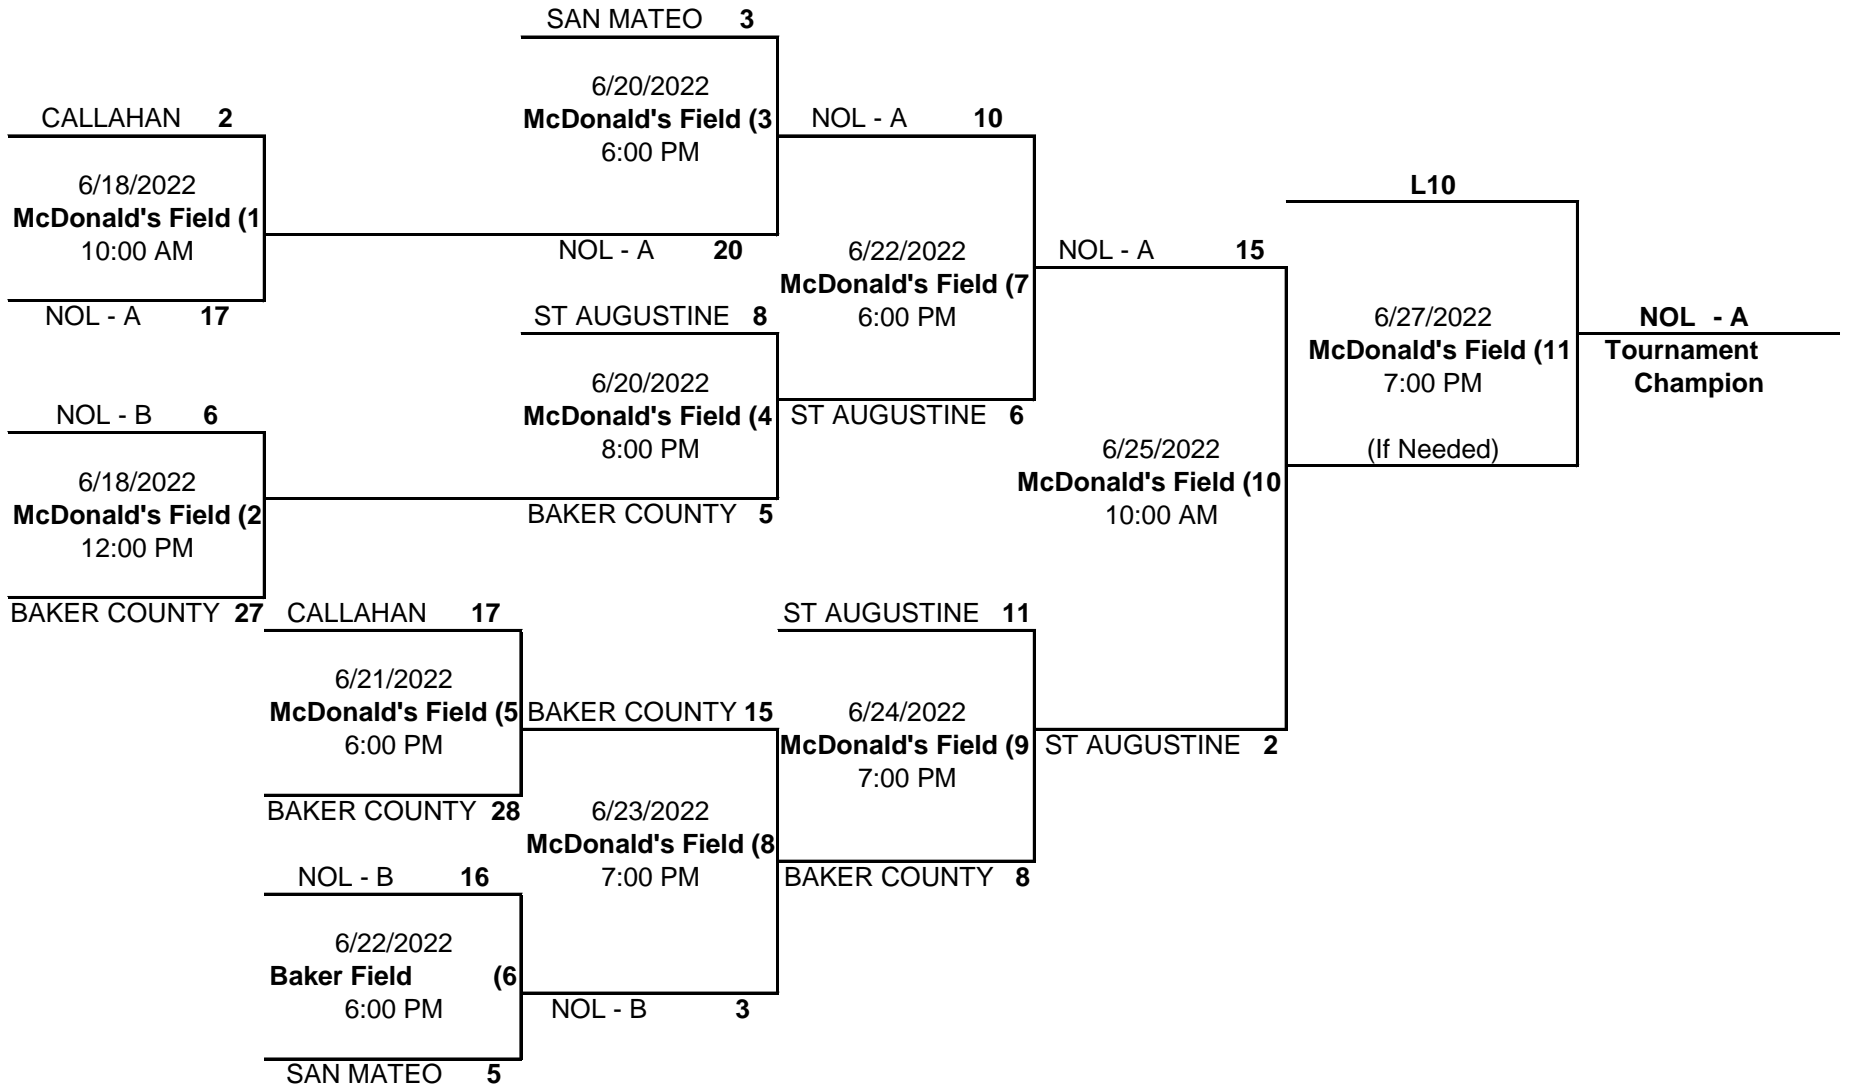

6 Team Bracket:

DIVISION: 8/9/10 Baseball
 HOST: St Augustine LL
 YEAR: 2022

NOL A Manager - Wedekind
 NOL B Manager - Fields