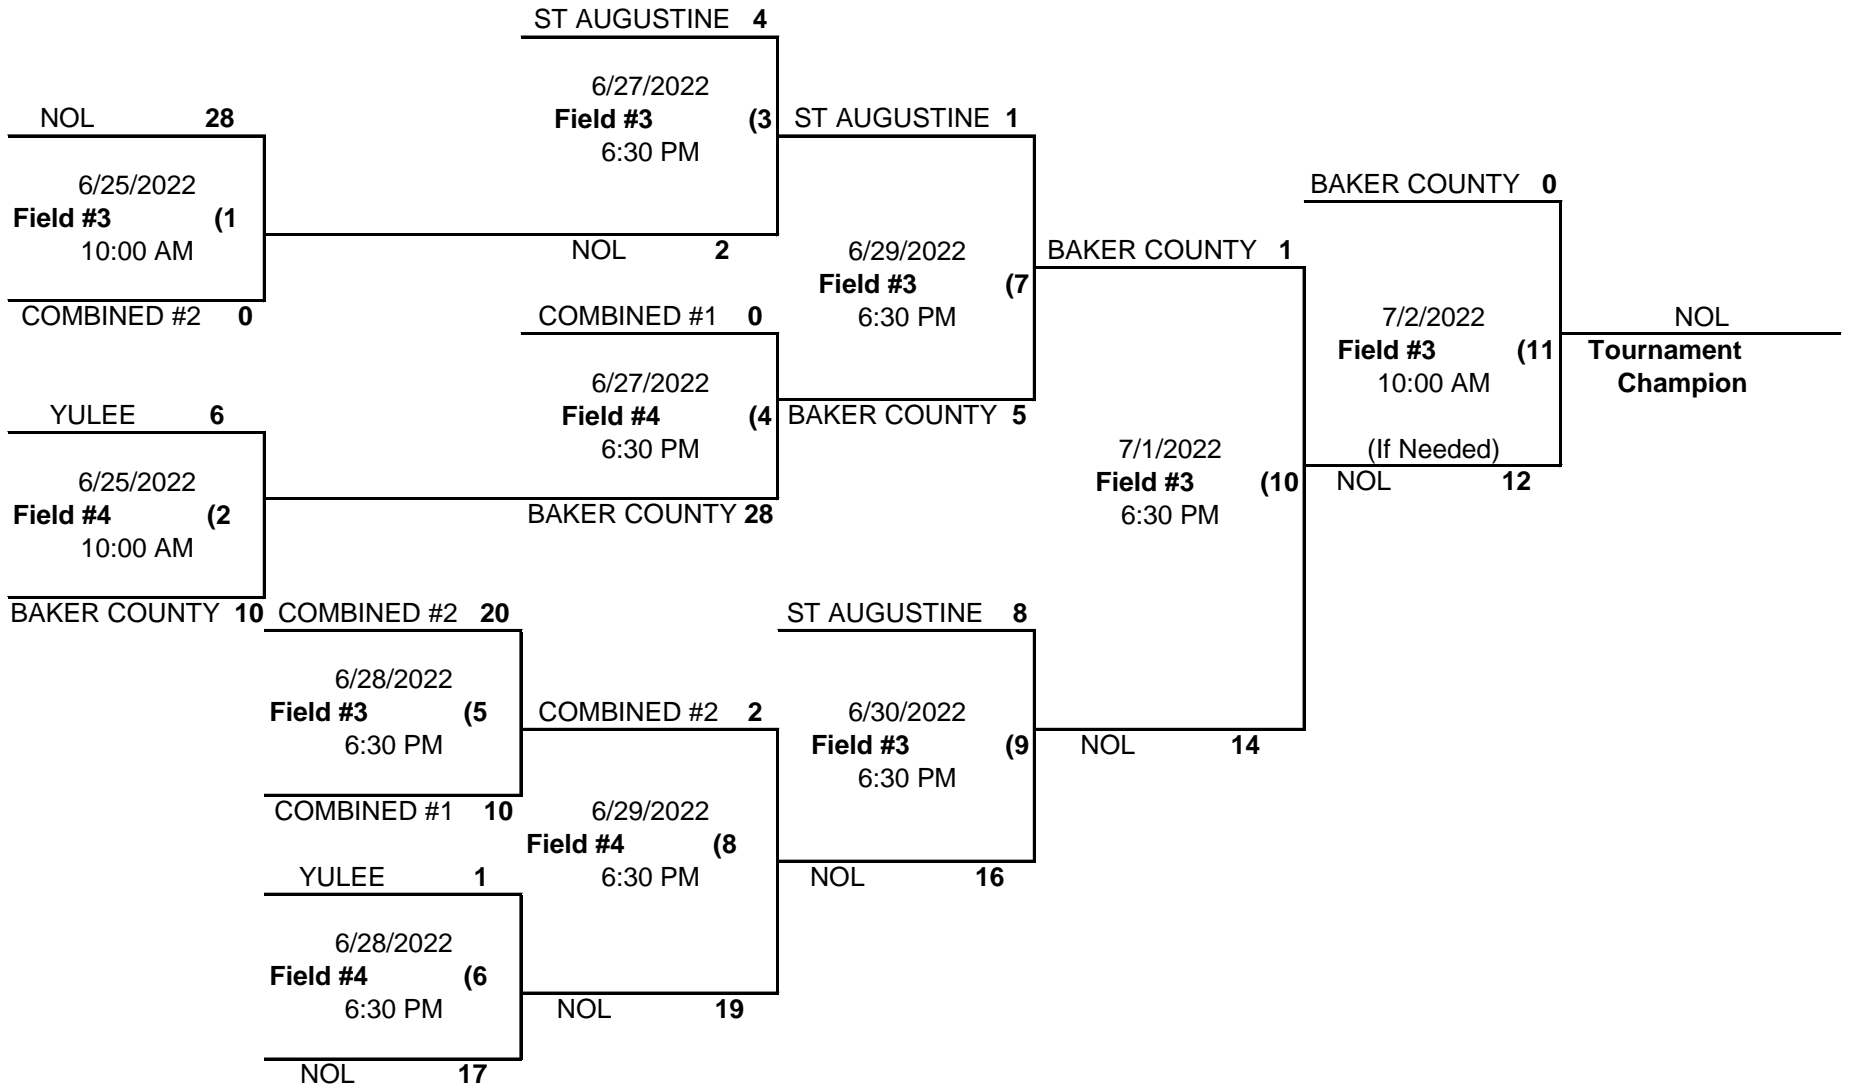

**6 Team Bracket:**

DIVISION: Major Baseball  
 HOST: Hilliard LL  
 YEAR: 2022

Combined Team 1 = Hilliard & Callahan  
 Combined Team 2 = Highlands & San Mateo