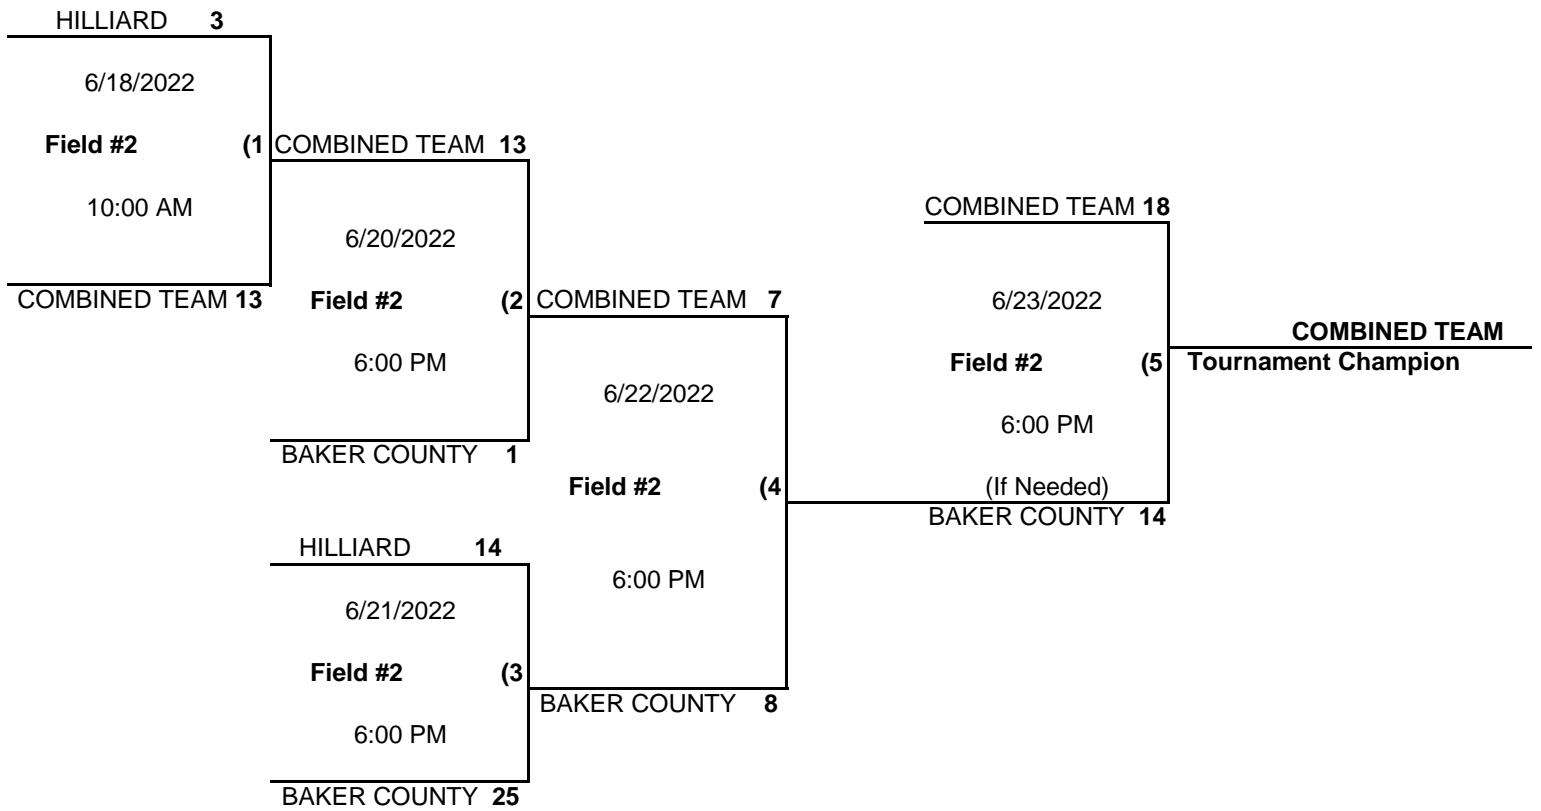

3 Team Bracket:

DIVISION:
HOST:
YEAR:

Major SB
Baker County LL
2022

Combined Team = **Highlands & San Mateo**