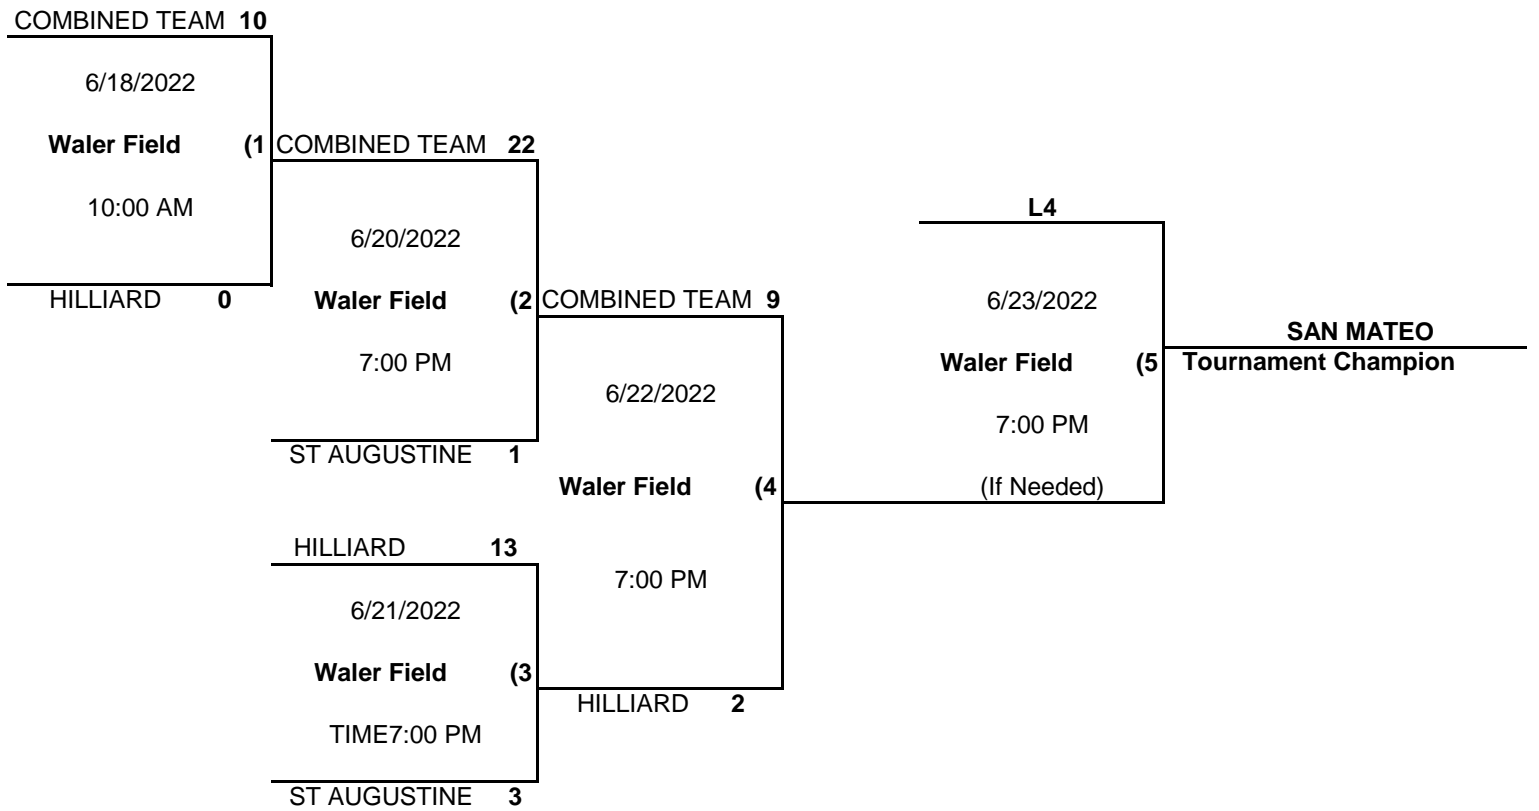

3 Team Bracket:

DIVISION:
HOST:
YEAR:

SR BB
St Augustine LL
2022

Combined Team = **Arlington & San Mateo**