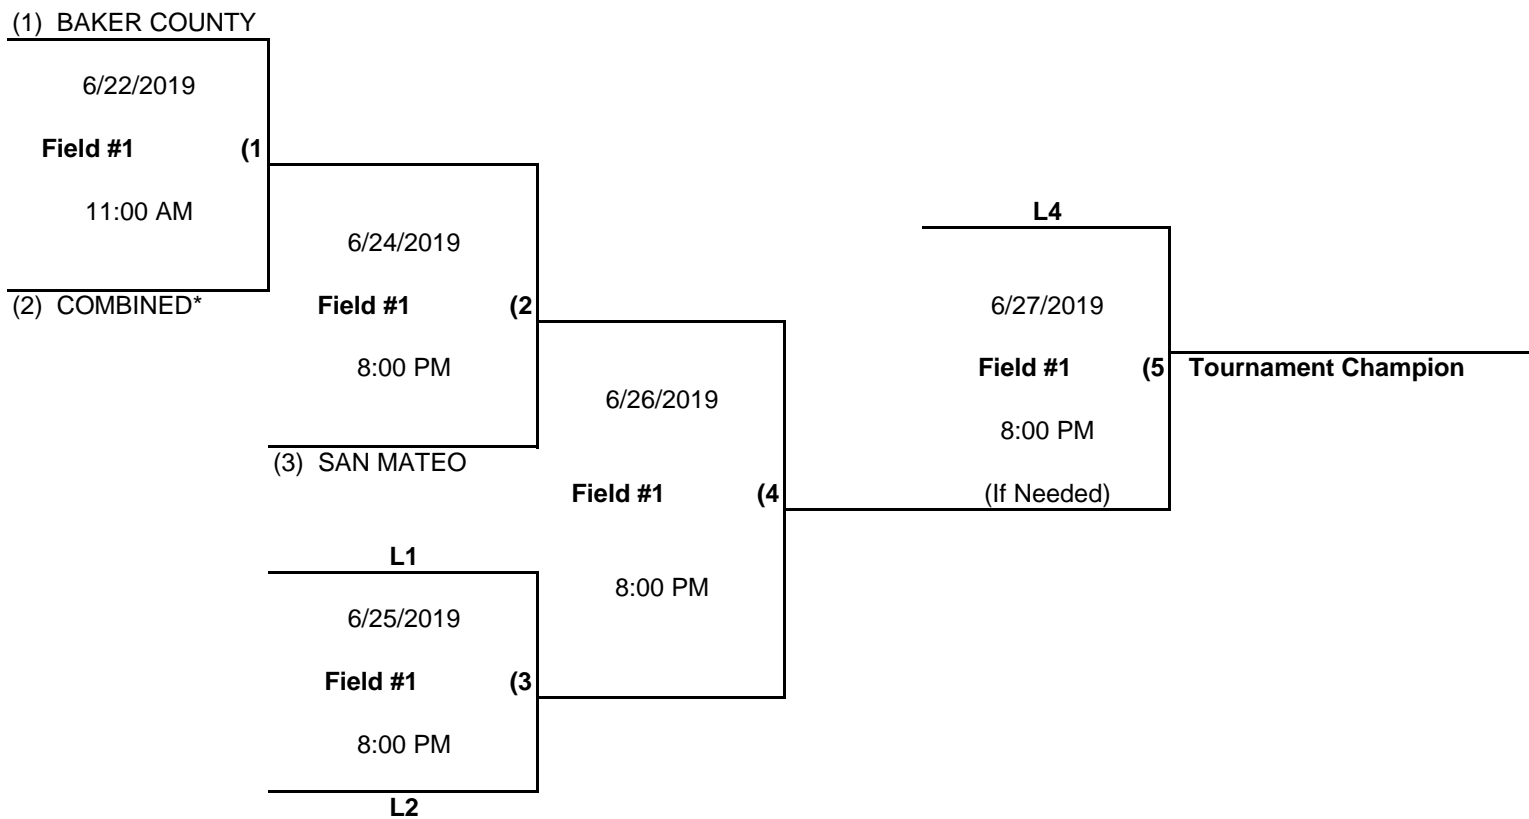

3 Team Bracket:

DIVISION:
HOST:
YEAR:

SR Softball
San Mateo
2019

BRACKETS SUBJECT TO CHANGE

* = COMBINED TEAM OF CALLAHAN & HILLIARD